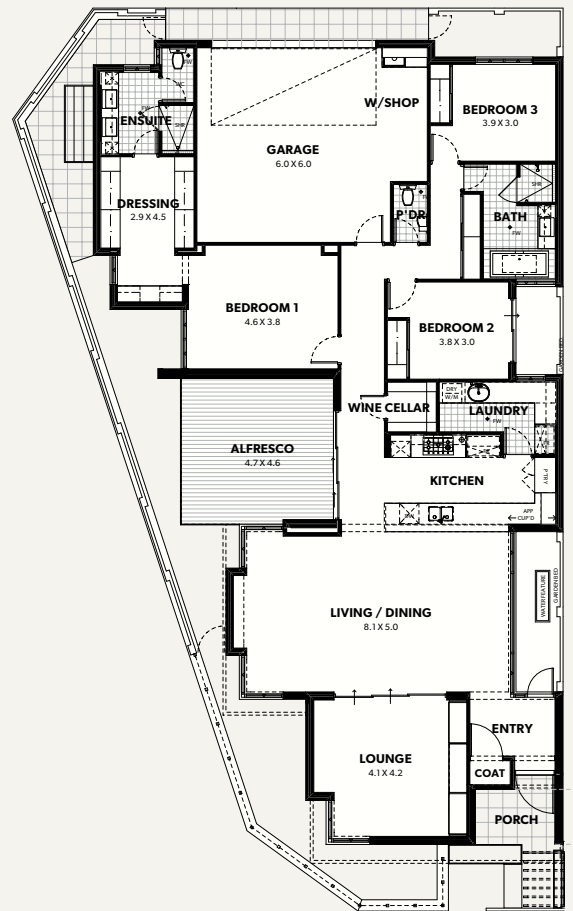

—
DOWNSIZE *without*
COMPROMISE
—

THE LAKEBREEZE
3 TOMLINSON BOULEVARD, FLOREAT

BY

RIVERSTONE
CUSTOM HOMES | EST. 1995

RBC No. 9829

BUILD WELL | LIVE WELL

THE LAKEBREEZE

The Lakebreeze is a smart design for downsizers who appreciate that luxury low-maintenance living is more about quality than quantity. Showcasing a clever, space-enhancing layout, this custom-built client home delivers where it really counts. Flooded with natural light and easy to live in, the Lakebreeze is must-see for anyone wanting to downsize while upgrading to a bespoke home that suits their empty-nester lifestyle to a tee.

RIVERSTONE
CUSTOM HOMES | EST. 1995

Open to view 2pm to 5pm Wed, Sat and Sun
3 Tomlinson Boulevard, Floreat
Discover more at riverstone.com.au